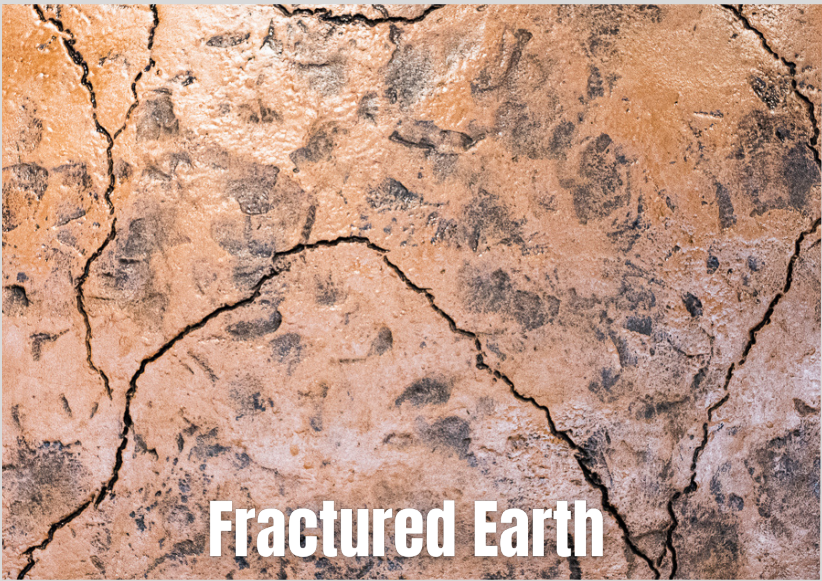

SEAMLESS TEXTURE

Stamp photos are approximate
in color and design. Actual results may vary.

Desert/Roman Slate

Heavy Stone/Increte Slate

Fractured Slate

Hadley Creek Shale

Riverstone

Bluestone/Old English Slate

Coarse Stone

Fractured Earth

Italian Slate

SLATE

Stamp photos are approximate in color and design. Actual results may vary.

Ashlar Cut Slate

Grand Slate

Fractured Slate w/ Joint