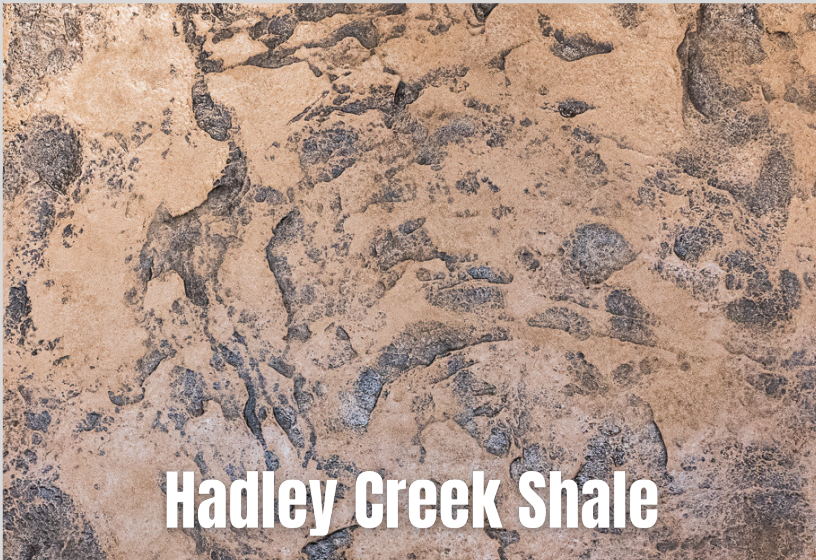

SEAMLESS TEXTURE

Stamp photos are approximate
in color and design. Actual results may vary.

Desert/Roman Slate

Heavy Stone/Increte Slate

Fractured Slate

Hadley Creek Shale

Riverstone

Bluestone/Old English Slate

Coarse Stone

Fractured Earth

Italian Slate

SLATE

Stamp photos are approximate in color and design. Actual results may vary.

Ashlar Cut Slate

Grand Slate

Fractured Slate w/ Joint