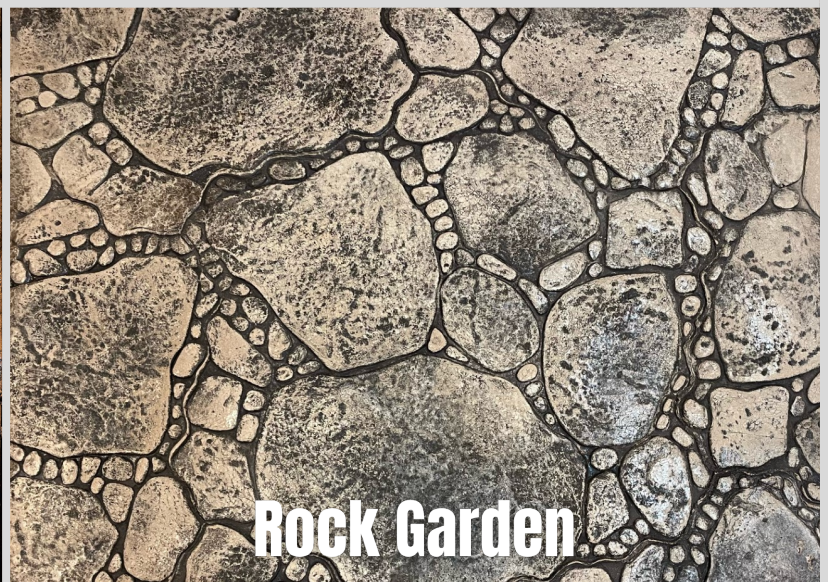

Pennsylvania Cobblestone