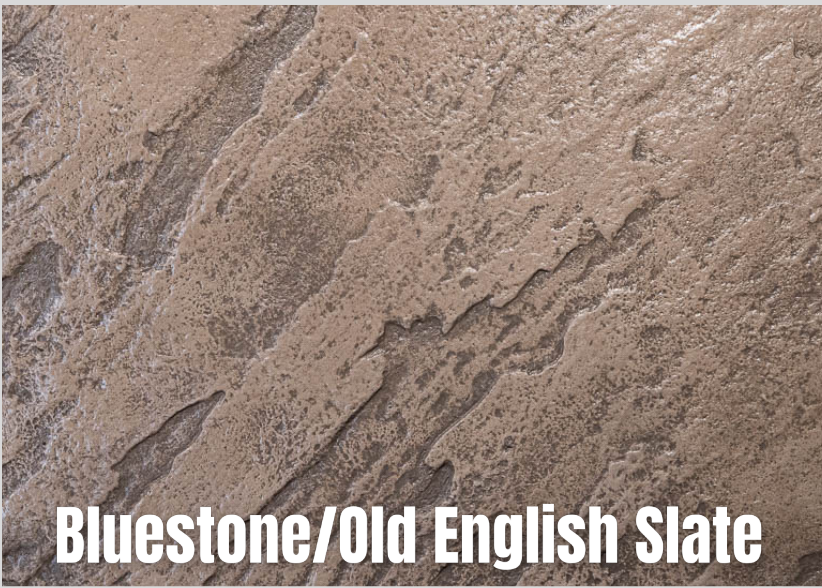

SEAMLESS TEXTURE

Stamp photos are approximate
in color and design. Actual results may vary.

Desert/Roman Slate

Heavy Stone/Increte Slate

Fractured Slate

Hadley Creek Shale

Riverstone

Bluestone/Old English Slate