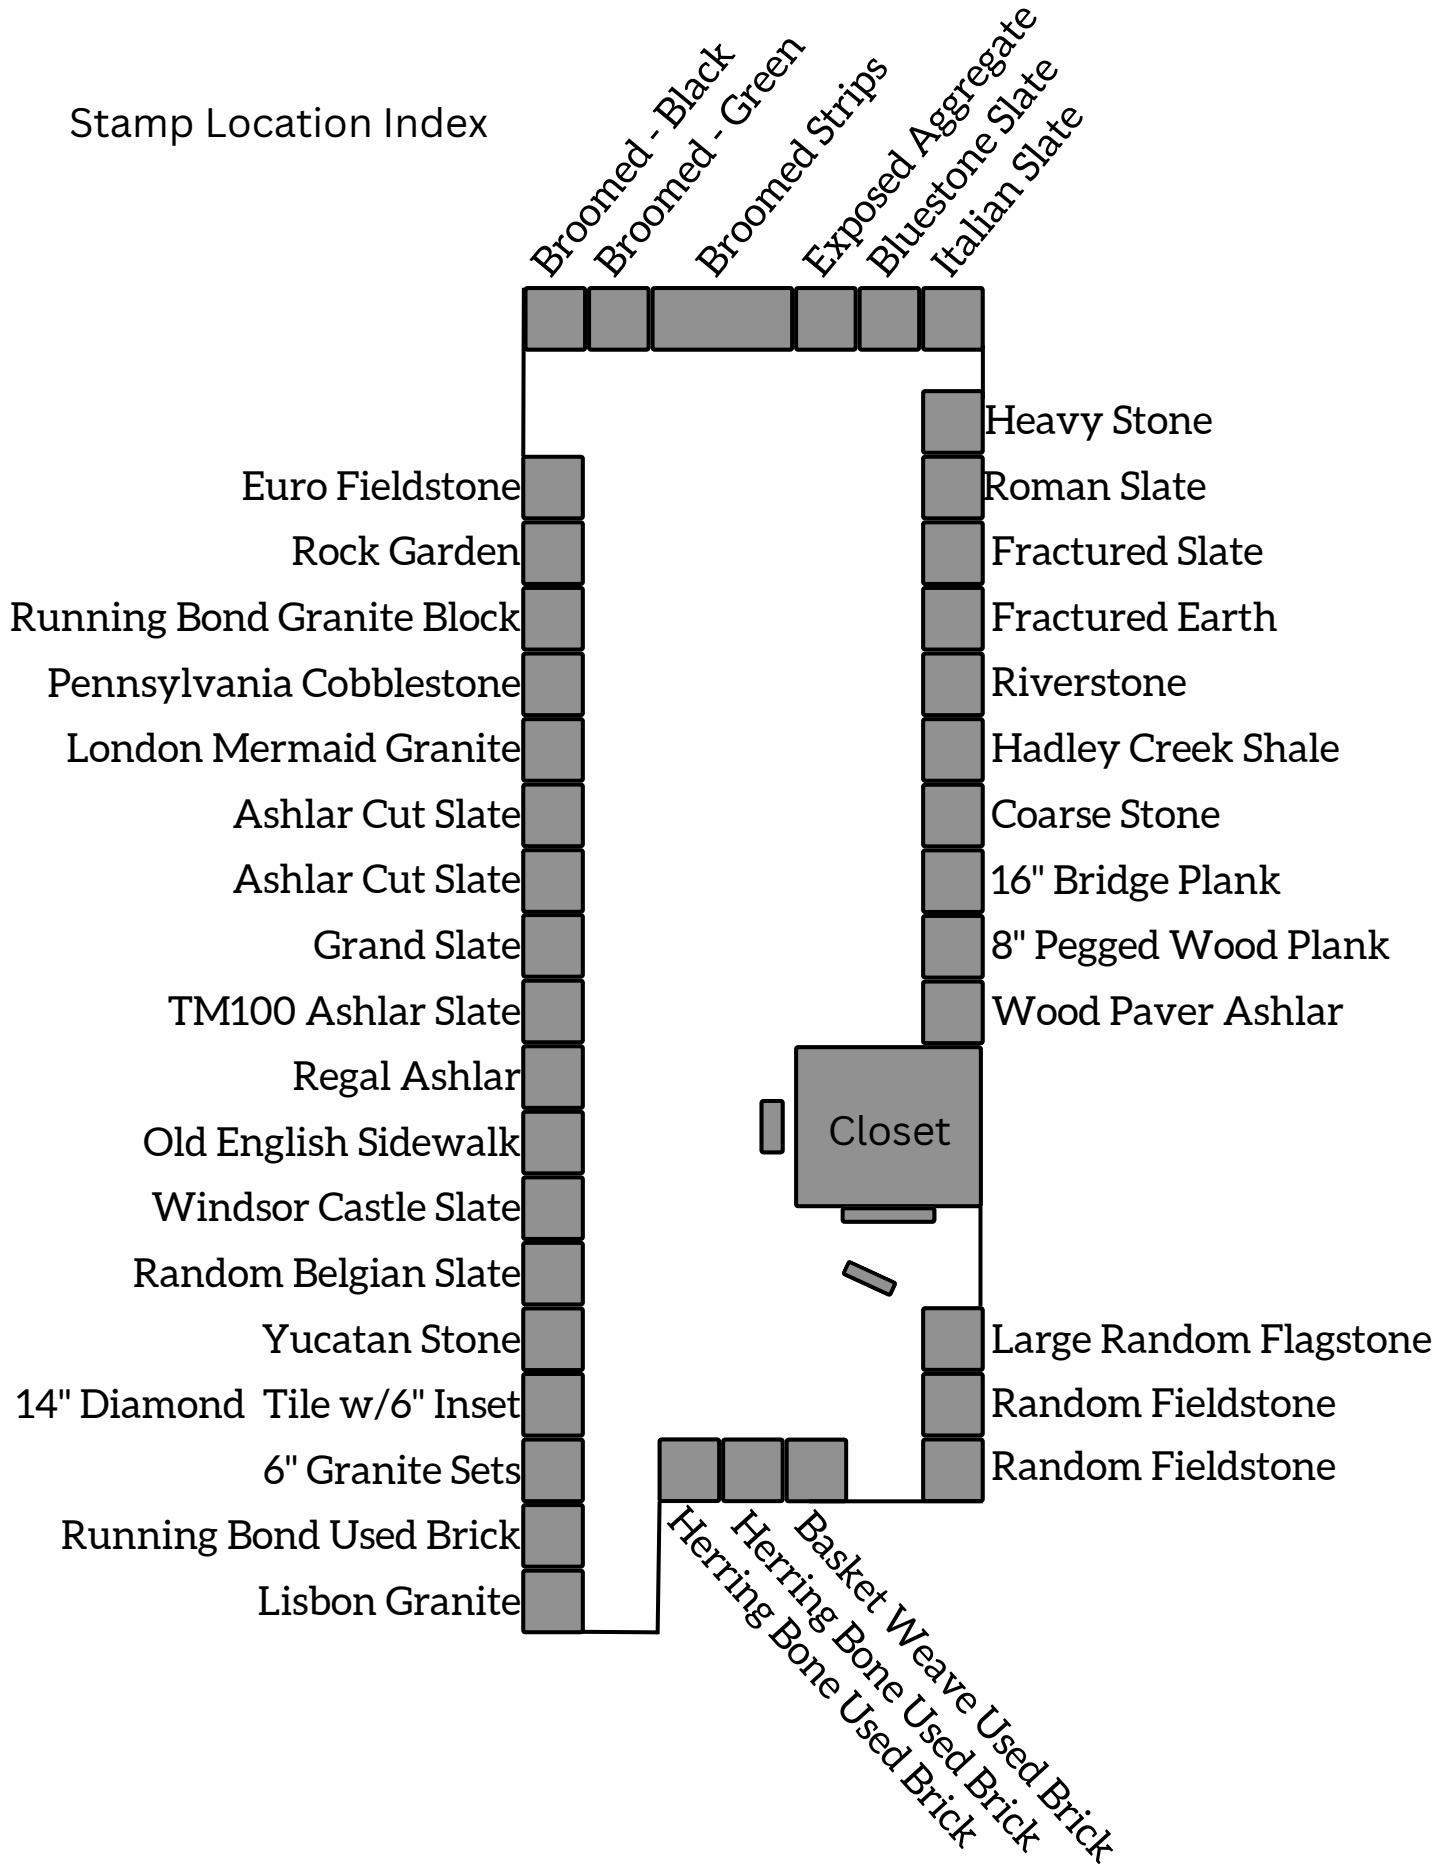

Stamp Location Index