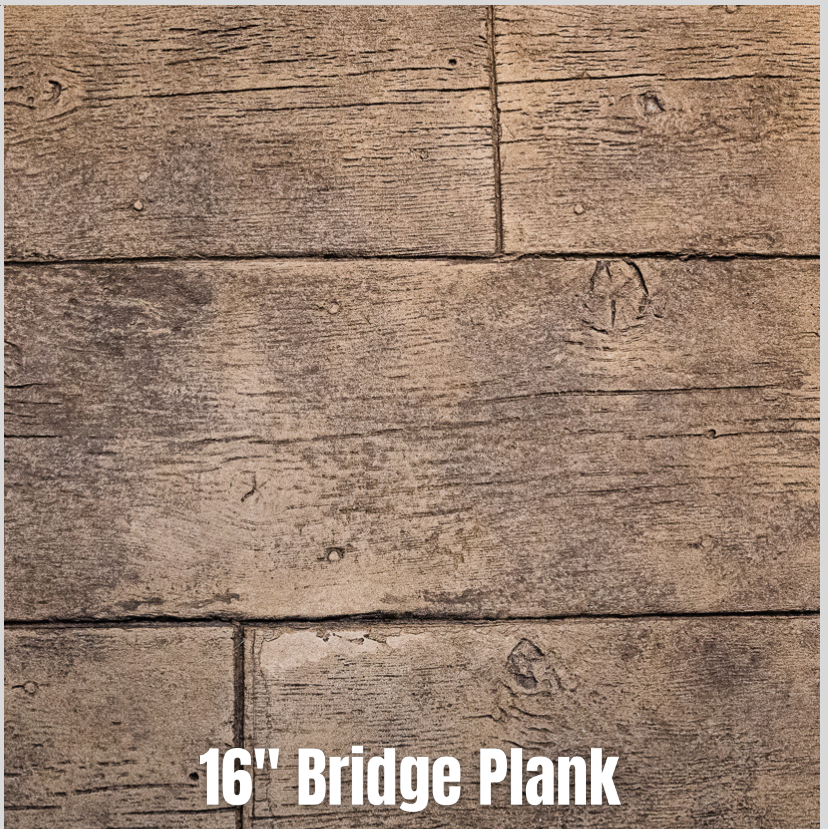

WOOD

Stamp photos are approximate in color and design. Actual results may vary.

For Contractors: Both 6" and 8" pegged wood plank are available in ganged and individual board options for rental.