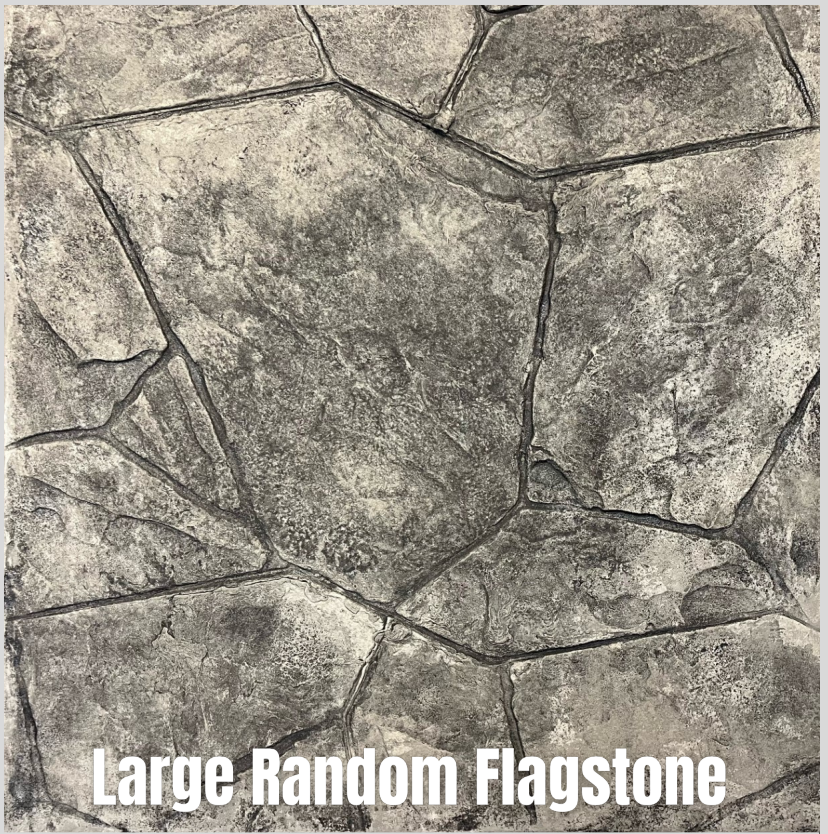

Stamp Catalog

Affordable, Unique, Spectacular

Brick • Wood • Seamless Slate • Granite Slate • Stone

Stamped Concrete Showroom at our Grand Rapids Location

BRICK

Stamp photos are approximate in color and design. Actual results may vary.

SEAMLESS TEXTURE

Stamp photos are approximate
in color and design. Actual results may vary.

Desert/Roman Slate

Heavy Stone/Increte Slate

Fractured Slate

Hadley Creek Shale

Riverstone

Bluestone/Old English Slate

Coarse Stone

Fractured Earth

Italian Slate

SLATE

Stamp photos are approximate in color and design. Actual results may vary.

Ashlar Cut Slate

Grand Slate

Fractured Slate w/ Joint

Old English Sidewalk Slate

TM100 Ashlar Slate

Regal Ashlar

Windsor Castle Slate

Random Belgian Slate

14" Diamond Tile w/6" Inset

STONE

Stamp photos are approximate in color and design. Actual results may vary.